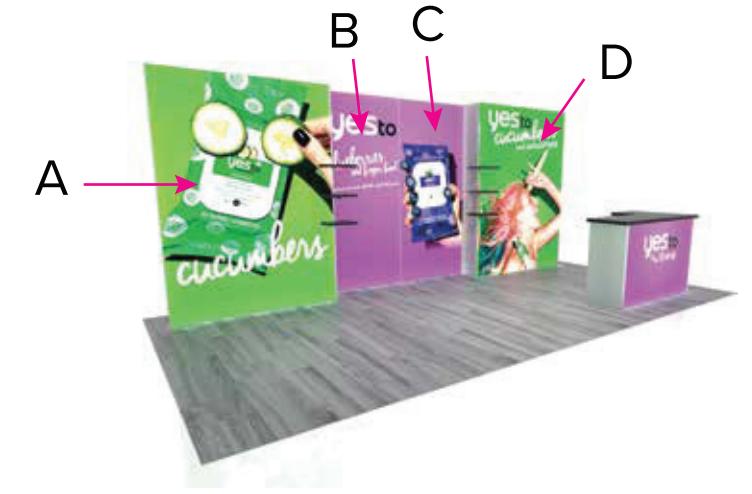

Graphic Template
10 x 20 Inline Lightbox Exhibit
Backlit SEG Graphics

A	B	C	D
Safe/Live Area 69.843"W x 94.843"H	Safe/Live Area 45.843"W x 94.843"H	Safe/Live Area 45.843"W x 94.843"H	Safe/Live Area 69.843"W x 94.843"H
Final Size 71.843"W x 96.843"H	Final Size 47.843"W x 96.843"H	Final Size 47.843"W x 96.843"H	Final Size 71.843"W x 96.843"H
Backlit SEG Graphic	Backlit SEG Graphic	Backlit SEG Graphic	Backlit SEG Graphic

NOTE: All Raster Art (jpg, tiff,psd, png, etc.) must be at least 100 dpi at print size.
Standard kits are often customized. Please check with Customer Service to ensure that this template matches your specific job.

Graphic Template Backlit Counter - SEG Graphics

NOTE: All Raster Art (jpg, tiff,psd, png, etc.) must be at least 100 dpi at print size.
Standard kits are often customized. Please check with Customer Service to ensure that this template matches your specific job.