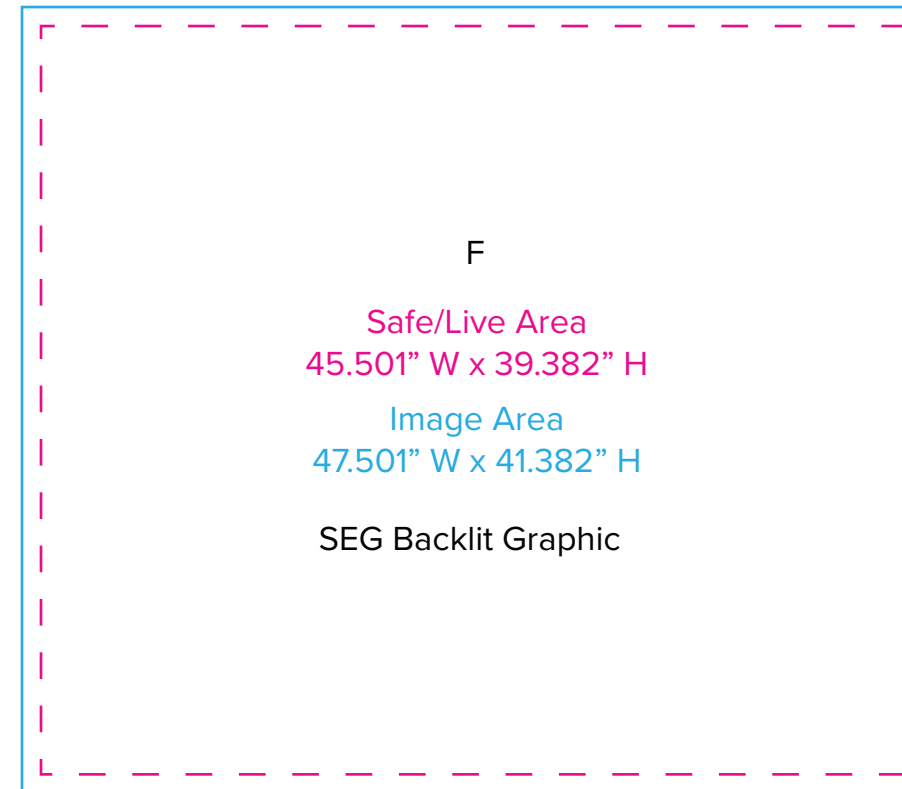

Graphic Template
10 x 20 Inline Lightbox Exhibit
Backlit SEG Graphics

A	B	C	D
Safe/Live Area 69.843"W x 94.843"H	Safe/Live Area 45.843"W x 94.843"H	Safe/Live Area 45.843"W x 94.843"H	Safe/Live Area 69.843"W x 94.843"H
Final Size 71.843"W x 96.843"H	Final Size 47.843"W x 96.843"H	Final Size 47.843"W x 96.843"H	Final Size 71.843"W x 96.843"H
Backlit SEG Graphic	Backlit SEG Graphic	Backlit SEG Graphic	Backlit SEG Graphic

NOTE: All Raster Art (jpg, tiff,psd, png, etc.) must be at least 100 dpi at print size.
Standard kits are often customized. Please check with Customer Service to ensure that this template matches your specific job.

Graphic Template Backlit Counter - SEG Graphics

NOTE: All Raster Art (jpg, tiff,psd, png, etc.) must be at least 100 dpi at print size.
Standard kits are often customized. Please check with Customer Service to ensure that this template matches your specific job.