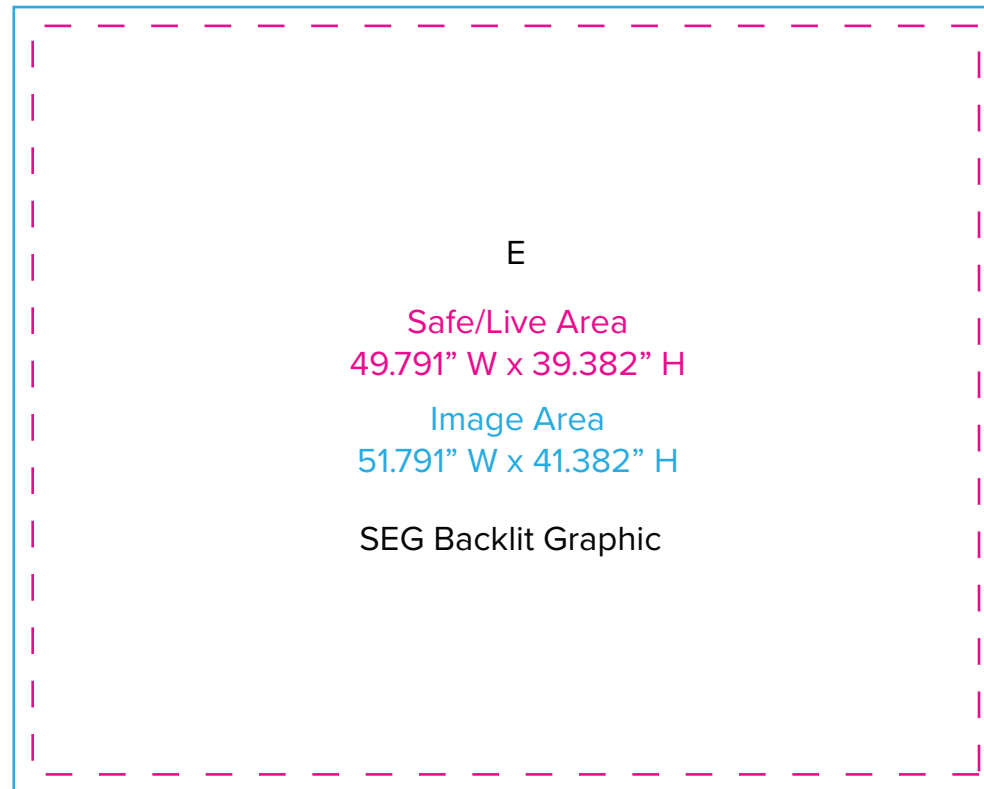

Graphic Template
10 x 20 Inline Lightbox Exhibit
Backlit SEG Graphics

A	B	C	D
Safe/Live Area 69.843"W x 94.843"H	Safe/Live Area 45.843"W x 94.843"H	Safe/Live Area 45.843"W x 94.843"H	Safe/Live Area 69.843"W x 94.843"H
Final Size 71.843"W x 96.843"H	Final Size 47.843"W x 96.843"H	Final Size 47.843"W x 96.843"H	Final Size 71.843"W x 96.843"H
Backlit SEG Graphic	Backlit SEG Graphic	Backlit SEG Graphic	Backlit SEG Graphic

NOTE: All Raster Art (jpg, tiff,psd, png, etc.) must be at least 100 dpi at print size.
Standard kits are often customized. Please check with Customer Service to ensure that this template matches your specific job.

Graphic Template Backlit Counter - SEG Graphics

NOTE: All Raster Art (jpg, tiff,psd, png, etc.) must be at least 100 dpi at print size.
Standard kits are often customized. Please check with Customer Service to ensure that this template matches your specific job.