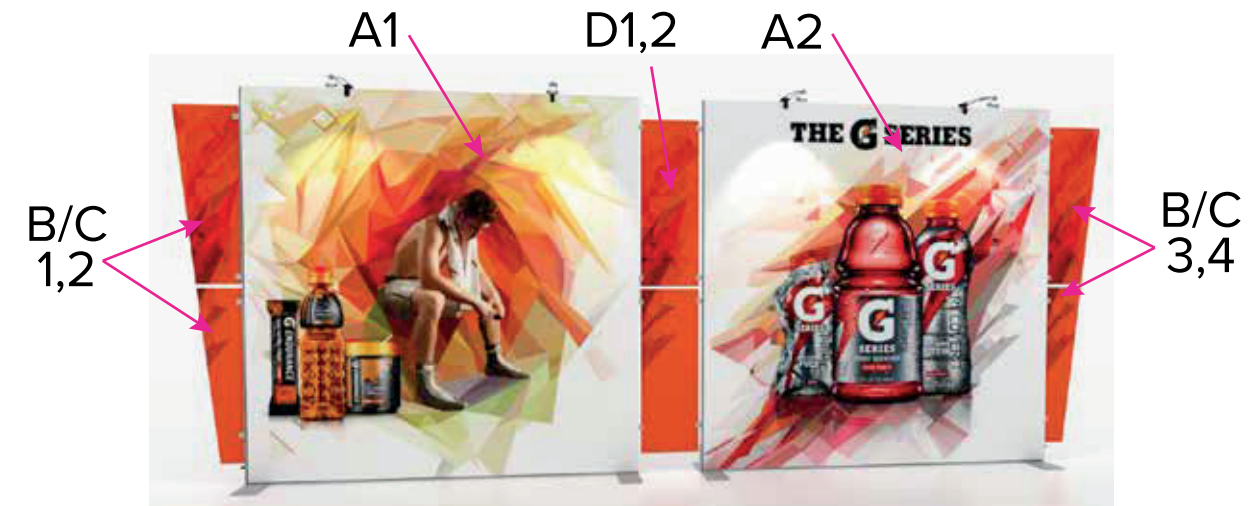

Graphic Template
 10 x 20 Inline Exhibit
 SEG Graphics, Direct Print Wing Graphics

NOTE: All Raster Art (jpg, tiff,psd, png, etc.) must be at least 100 dpi at print size.
 Standard kits are often customized. Please check with Customer Service to ensure that this template matches your specific job.