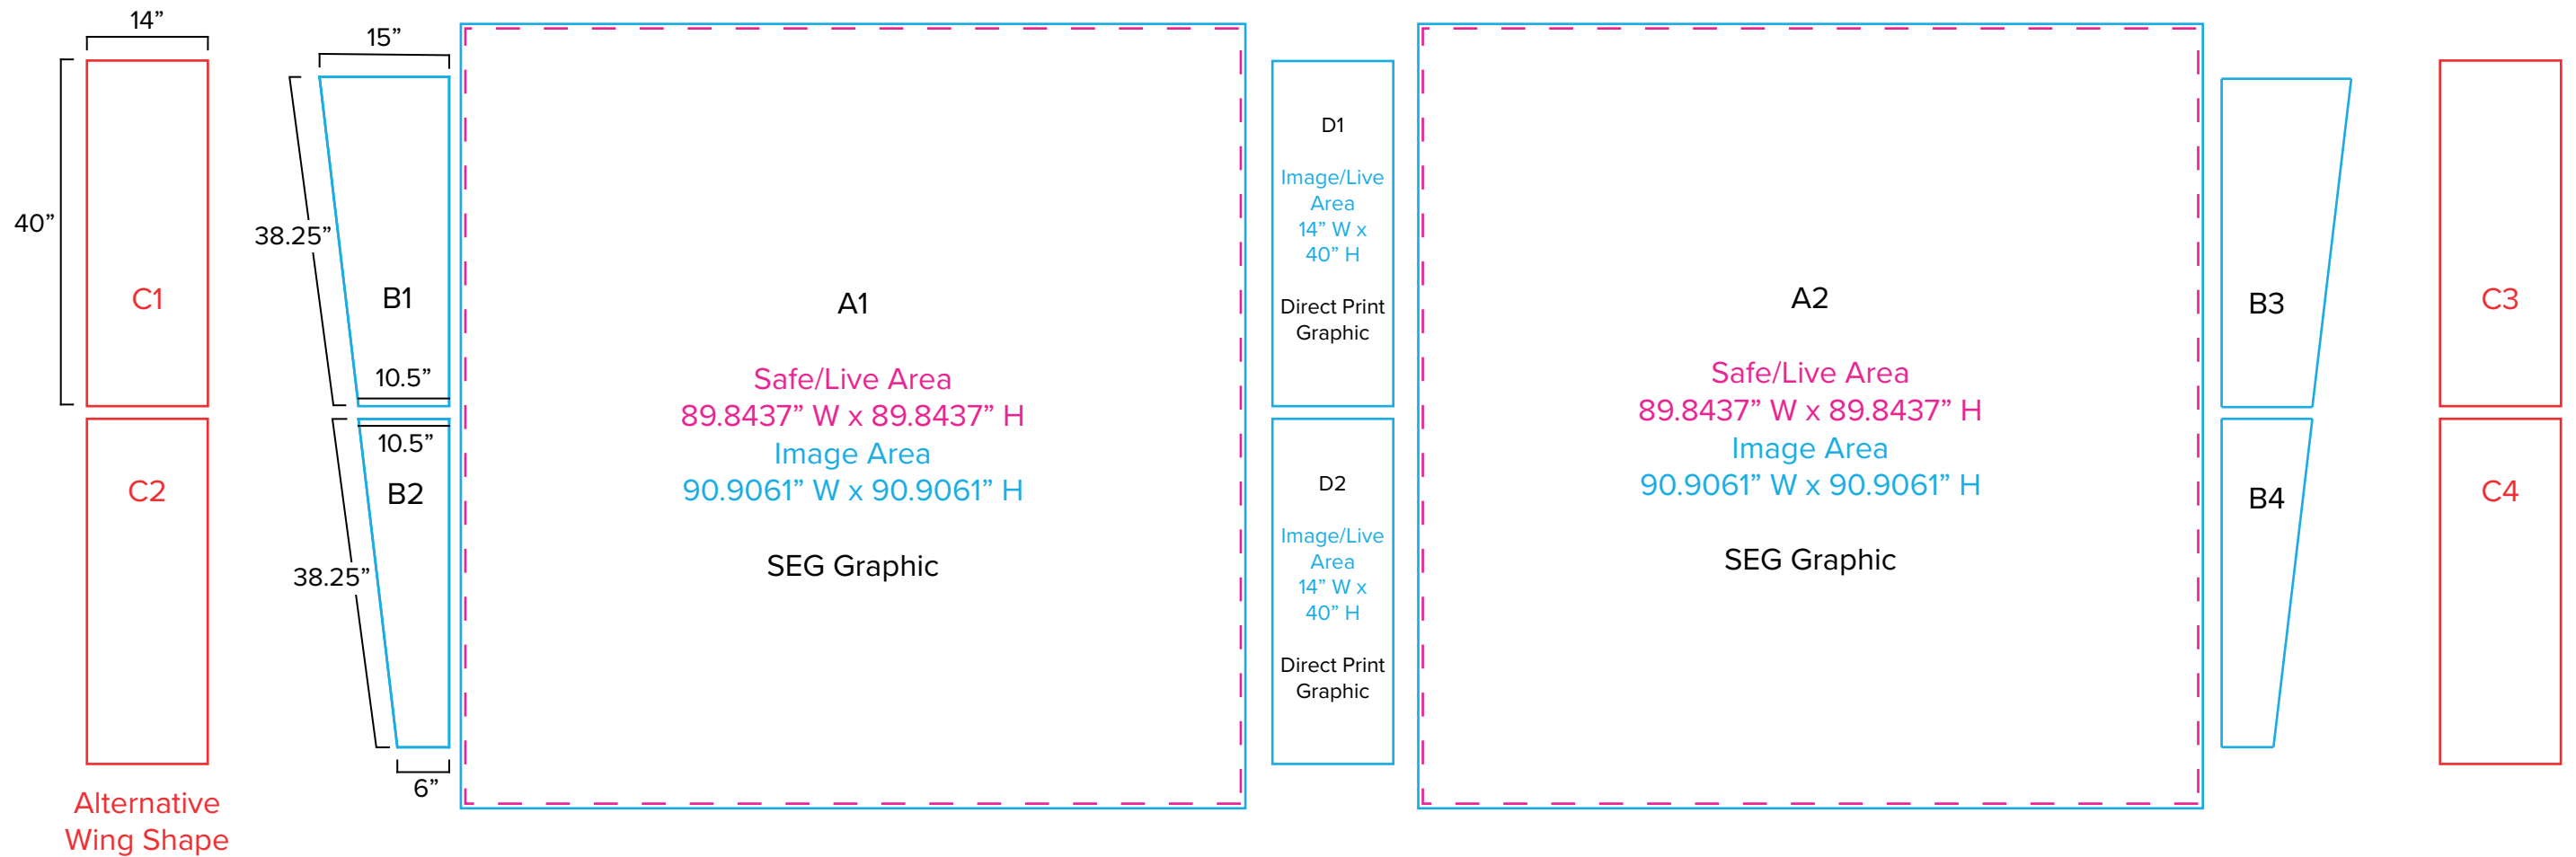

Graphic Template
 10 x 20 Inline Exhibit
 SEG Graphics, Direct Print Wing Graphics

NOTE: All Raster Art (jpg, tiff,psd, png, etc.) must be at least 100 dpi at print size.
 Standard kits are often customized. Please check with Customer Service to ensure that this template matches your specific job.