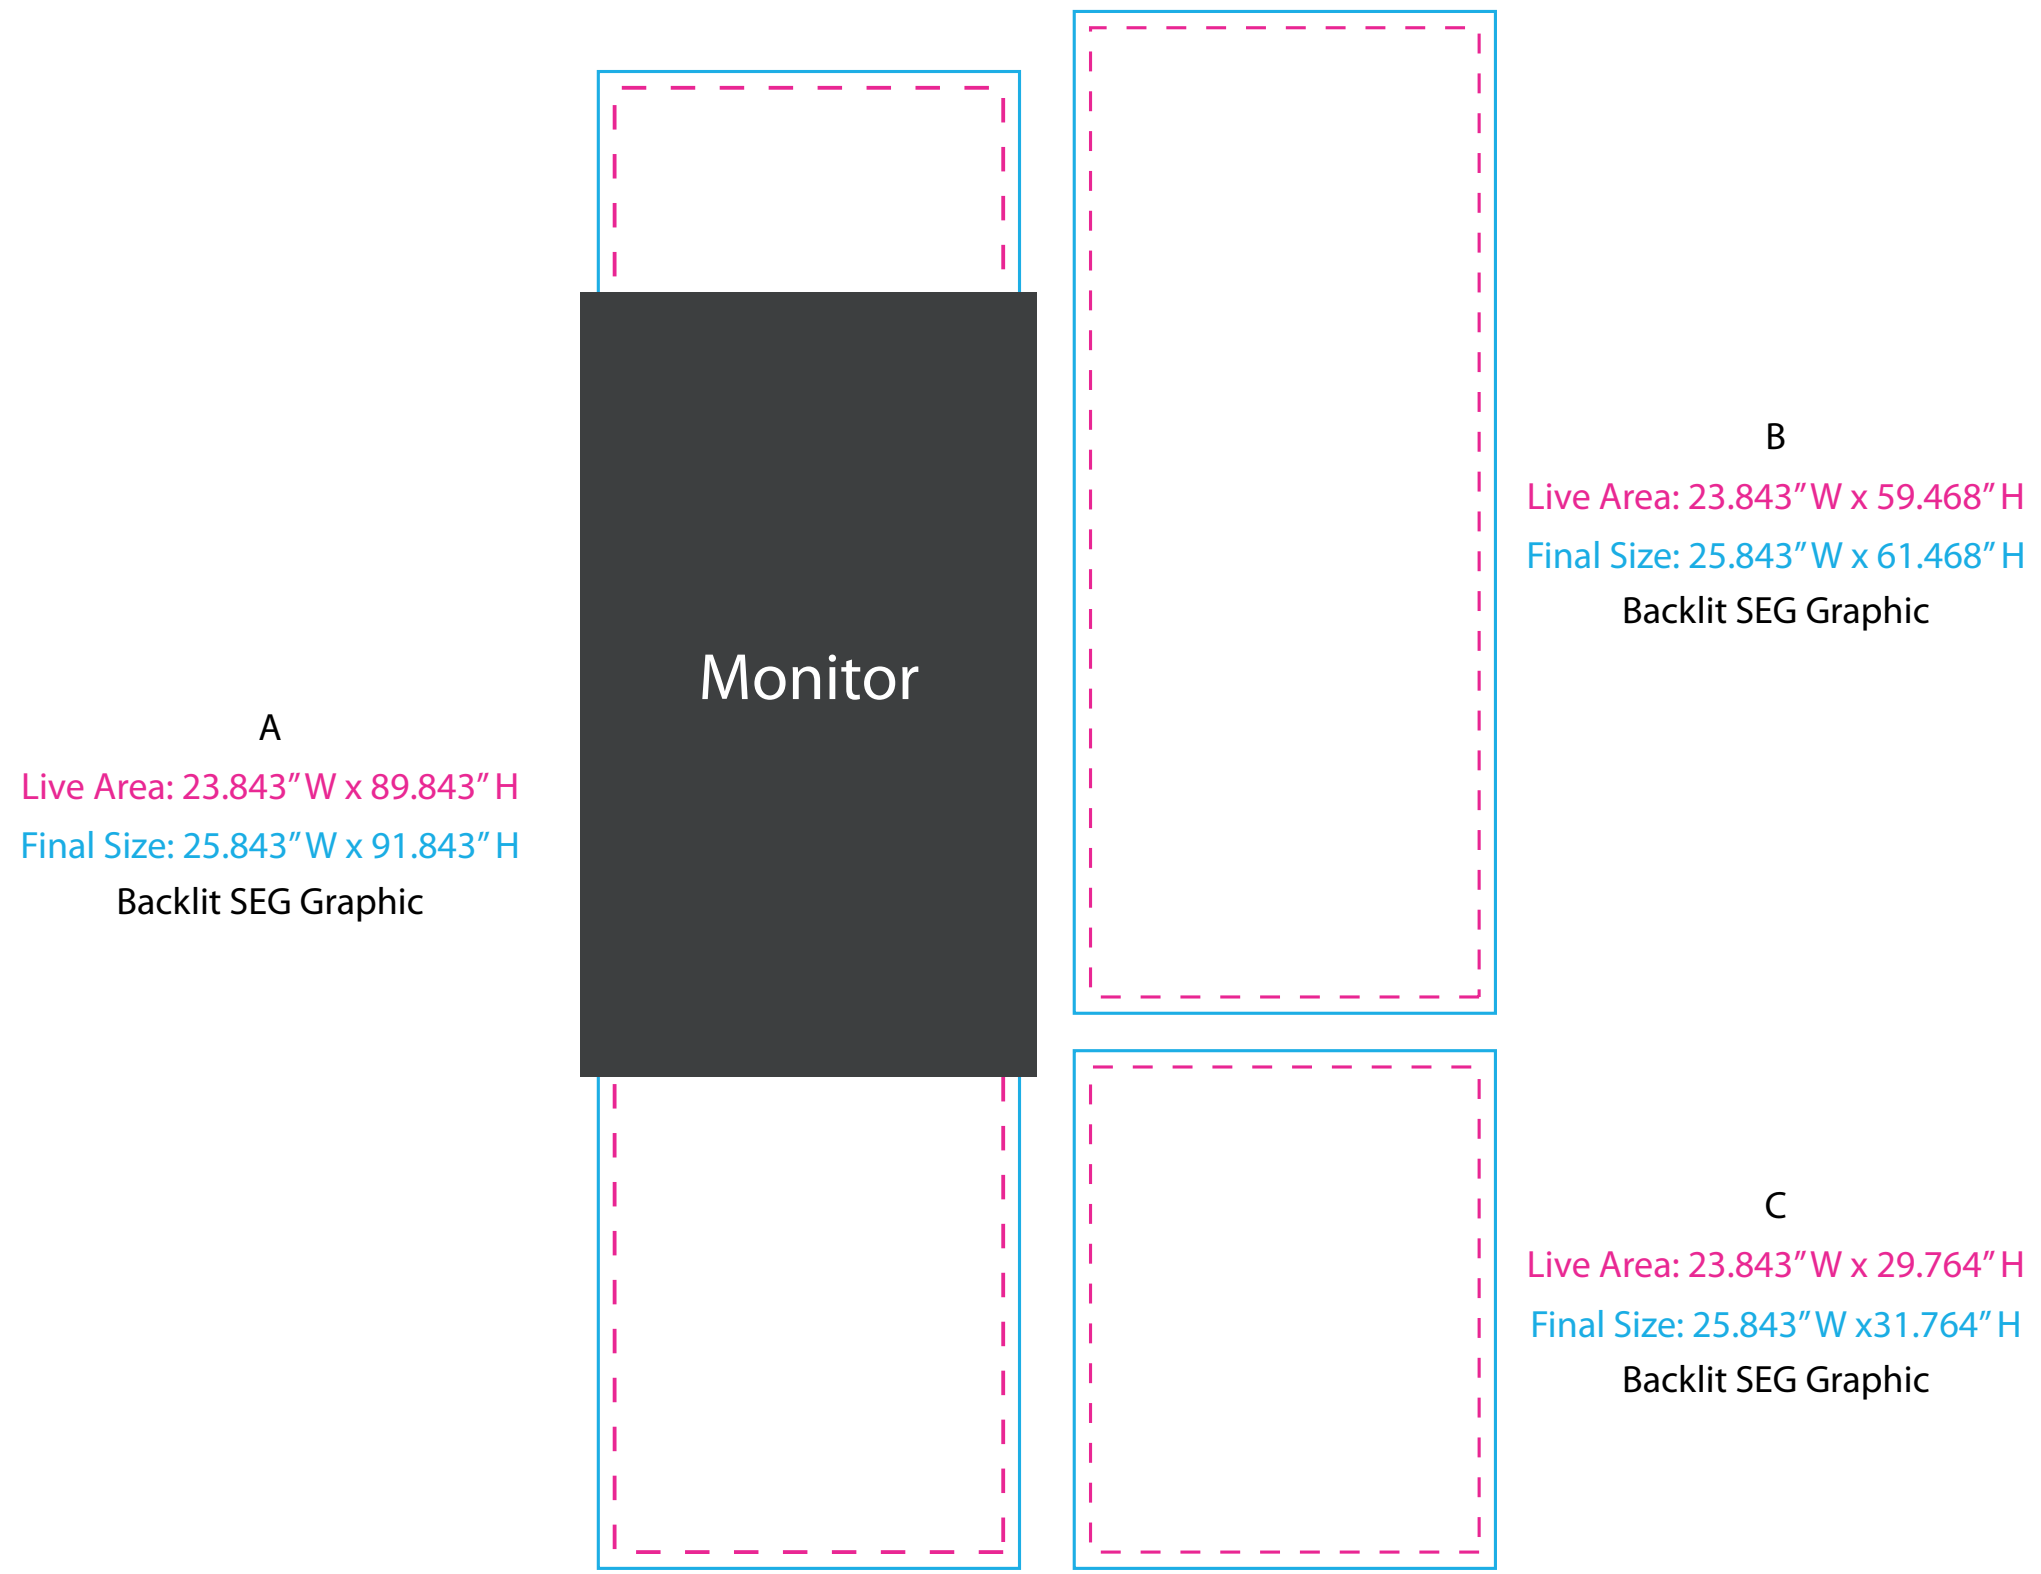

# Graphic Template

NOTE: All Raster Art (jpg, tiff,psd, png, etc.) must be at least 100 dpi at print size.  
Standard kits are often customized. Please check with Customer Service to ensure that this template matches your specific job.